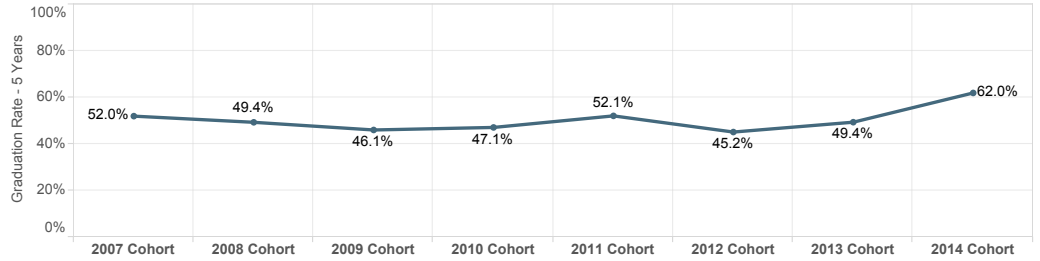

RESIDENCY All

AGE All

Honors All

Includes only first-time, full-time baccalaureate degree-seeking beginners who earned a bachelor's degree from any IU campus by census of the indicated fall semester. All demographics are as of the student's first fall term.

- Graduation Rate - 4 Years
- Graduation Rate - 5 Years
- Graduation Rate - 6 Years

Graduation Rates of Full-Time, Bachelor Degree Seeking Beginners

4-Year Graduation Rates

5-Year Graduation Rates

6-Year Graduation Rates