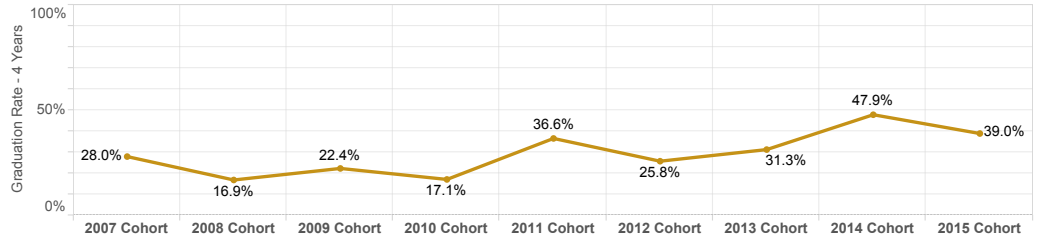

RESIDENCY All

AGE All

Honors All

Includes only first-time, full-time baccalaureate degree-seeking beginners who earned a bachelor's degree from any IU campus by census of the indicated fall semester. All demographics are as of the student's first fall term.

- Graduation Rate - 4 Years
- Graduation Rate - 5 Years
- Graduation Rate - 6 Years

Graduation Rates of Full-Time, Bachelor Degree Seeking Beginners

4-Year Graduation Rates

5-Year Graduation Rates

6-Year Graduation Rates