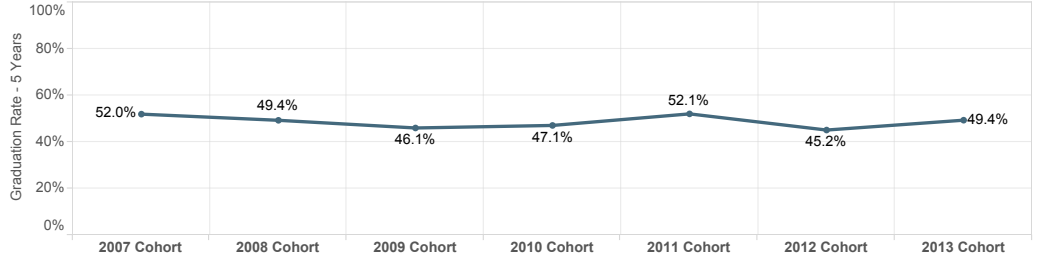

RESIDENCY All

AGE All

Honors All

Includes only first-time, full-time baccalaureate degree-seeking beginners who earned a bachelor's degree from any IU campus by census of the indicated fall semester. All demographics are as of the student's first fall term.

■ Graduation Rate - 4 Years

■ Graduation Rate - 5 Years

■ Graduation Rate - 6 Years

Graduation Rates of Full-Time, Bachelor Degree Seeking Beginners

4-Year Graduation Rates

5-Year Graduation Rates

6-Year Graduation Rates