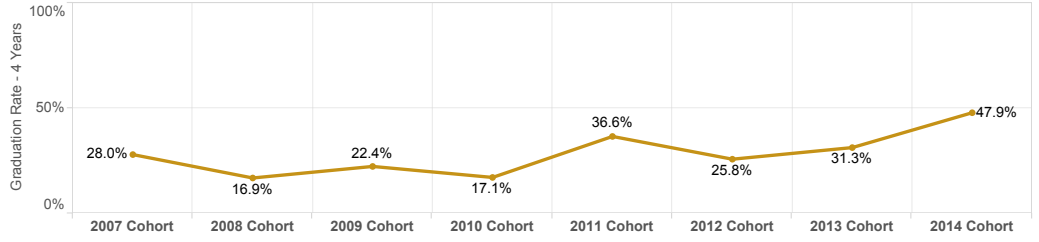

RESIDENCY All

AGE All

Honors All

Includes only first-time, full-time baccalaureate degree-seeking beginners who earned a bachelor's degree from any IU campus by census of the indicated fall semester. All demographics are as of the student's first fall term.

■ Graduation Rate - 4 Years

■ Graduation Rate - 5 Years

■ Graduation Rate - 6 Years

Graduation Rates of Full-Time, Bachelor Degree Seeking Beginners

4-Year Graduation Rates

5-Year Graduation Rates

6-Year Graduation Rates