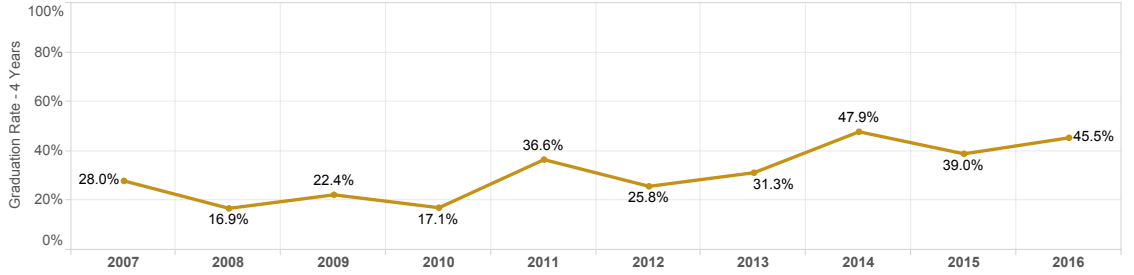

Hover for Help ?

Campus
Indianapolis

School
School of Education

Honors
All

Includes only first-time, full-time baccalaureate degree-seeking beginners who earned a bachelor's degree from any IU campus by census of the indicated fall semester.

- Graduation Rate - 4 Years
- Graduation Rate - 5 Years
- Graduation Rate - 6 Years

Graduation Rates of Full-Time, Bachelor Degree Seeking Beginners

4-Year Graduation Rates

5-Year Graduation Rates

6-Year Graduation Rates