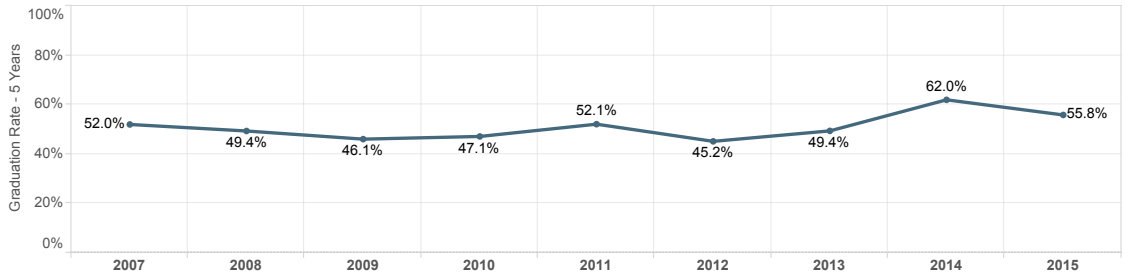

Hover for Help ?

Campus
Indianapolis

School
School of Education

Honors
All

Includes only first-time, full-time baccalaureate degree-seeking beginners who earned a bachelor's degree from any IU campus by census of the indicated fall semester.

- Graduation Rate - 4 Years
- Graduation Rate - 5 Years
- Graduation Rate - 6 Years

Graduation Rates of Full-Time, Bachelor Degree Seeking Beginners

4-Year Graduation Rates

5-Year Graduation Rates

6-Year Graduation Rates