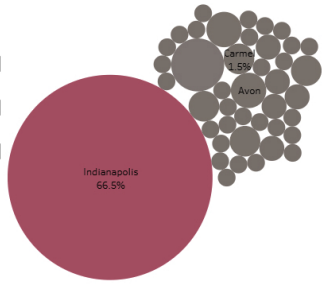

City of Full-Time Employment

Hover for Help ?

School
Education

Major
(All)

Graduate Cohort
(All)

State of Full-Time Employment

Employer List

School	Employer	F
Education	Indianapolis Public Schools	25
	MSD of Wayne Township	13
	MSD of Lawrence	6
	Perry Township Schools	4
	Avon School Cooperation	3
	Brownsburg Community S.	3
	Brownsburg School Corpo.	3
	Avondale Meadows Acade.	2
	Beech Grove City Schools	2
	Brownsburg Community S.	2
	Community Schools of Fra.	2
	Enlace Academy	2
	Fort Wayne community sc.	2
	Franklin Township Comm.	2
	IPS	2
	IUPUI	2
	Kelly Educational Staffing	2
	Maplewood Elementary S.	2
	MSD of Pike Township	2
	MSD of Warren Township	2
	MSD of Washington Town.	2
	MSD Pike Township	2
	Pediplay First Step	2
	Phalen Leadership Acade.	2
	Warren Township Schools	2
	Adams elementary	1
	Allied Universal	1
	Altar Valley school district	1
	Anderson Preparatory Ac.	1
	Antelope Canyon Element.	1
	Archdiocese of Indianapol.	1
	Avon Community School C.	1
	Beech Grove	1
	Beech Grove High School	1
	Brookside School #54	1
	Bru burger bar	1
	Carl Wilde Elementary Sc.	1
	Carmel Clay Schools	1
	CICS Prairie	1
	Clark Pleasant School Coo.	1
	Clark-Pleasant Communit.	1