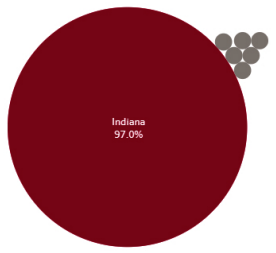

City of Full-Time Employment

Hover for Help ?

School
Education

Major
(All)

Graduate Cohort
(All)

State of Full-Time Employment

Employer List

School	Employer	F
Education	Indianapolis Public Schools	25
	MSD of Wayne Township	13
	MSD of Lawrence	6
	Perry Township Schools	4
	Avon School Cooperation	3
	Brownsburg Community S.	3
	Brownsburg School Corpo.	3
	Avondale Meadows Acade.	2
	Beech Grove City Schools	2
	Brownsburg Community S.	2
	Community Schools of Fra.	2
	Enlace Academy	2
	Fort Wayne community sc.	2
	Franklin Township Comm.	2
	IPS	2
	IUPUI	2
	Kelly Educational Staffing	2
	Maplewood Elementary S.	2
	MSD of Pike Township	2
	MSD of Warren Township	2
	MSD of Washington Town.	2
	MSD Pike Township	2
	Pediplay First Step	2
	Phalen Leadership Acade.	2
	Warren Township Schools	2
	Adams elementary	1
	Allied Universal	1
	Altar Valley school district	1
	Anderson Preparatory Ac.	1
	Antelope Canyon Element.	1
	Archdiocese of Indianapol.	1
	Avon Community School C.	1
	Beech Grove	1
	Beech Grove High School	1
	Brookside School #54	1
	Bru burger bar	1
	Carl Wilde Elementary Sc.	1
	Carmel Clay Schools	1
	CICS Prairie	1
	Clark Pleasant School Coo.	1
	Clark-Pleasant Communit.	1